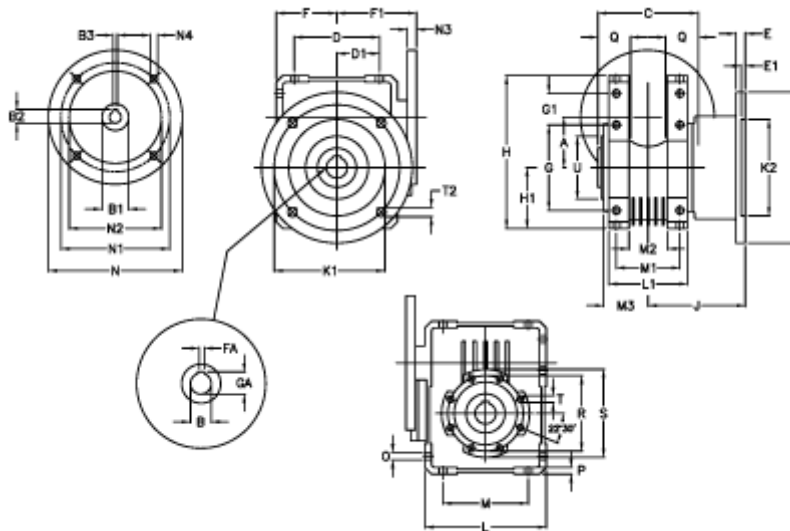

Article number: 392211008043036

Description: Worm Gear with Torque Limiter  
W110 L2-UF-80-P80 B5

## Measures

A = 110.10	E = 20	H = 308.0	M = 184	N4 = M10x12	U = 130
B = 42	E1 = 12	H1 = 125.0	M1 = 115	O = 14.0	
B1 E7 = 19	F = 125	J = 179.5	M2 = 69	P = 14	
B2 = 21.8	F1 = 143	K = 280	M3 = 73	Q = 45	
B3 H9 = 6	FA = 12	K1 = 230	N = 200	R = 165	
C = 155	G = 184	K2 = 170	N1 = 165	S = 200	
D = 174.0	G1 = 58.0	L = 250	N2 = 130	T = M12x19	
D1 = 82.0	GA = 45.3	L1 = 143	N3 = 0.0	T2 = 13.0	